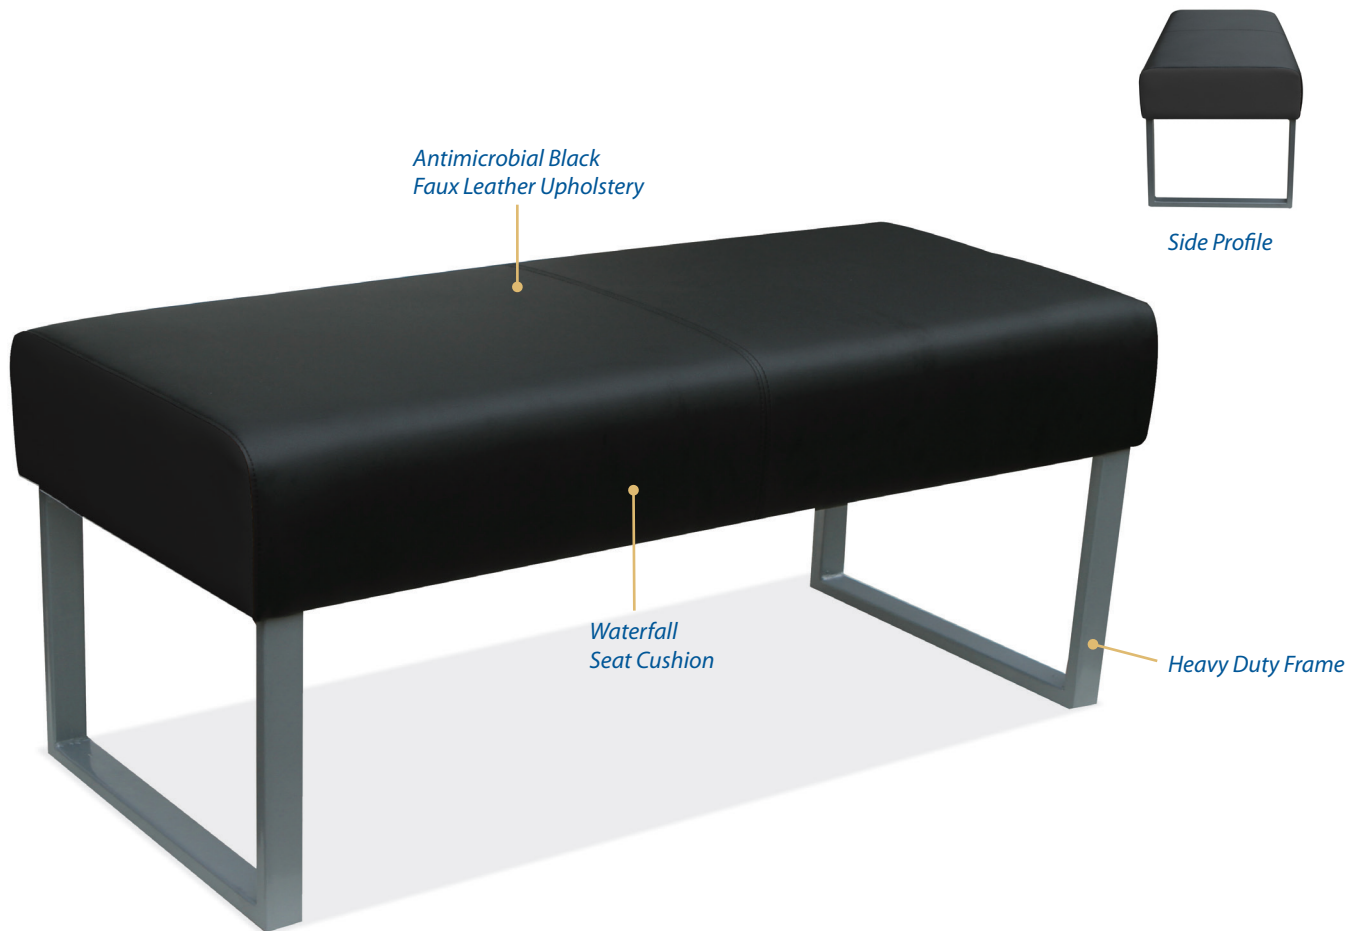

BIG & TALL COLLECTION MODEL NO. 11490BLK BENCH W/SILVER FRAME

DESCRIPTION

- Heavy duty silver frame
- Antimicrobial black faux leather upholstery
- Waterfall seat cushion helps prevent leg fatigue
- Wall saver back leg design
- Greenguard Certified
- ANSI/BIFMA
- Weight Capacity (LBS): 275
- Product Weight (LBS): 29.32

DIMENSIONS

Overall: 45 $\frac{5}{16}$ "W x 20 $\frac{1}{8}$ "D x 18 $\frac{1}{16}$ "H
Seat: 45 $\frac{3}{4}$ "W x 20"D x 18 $\frac{1}{16}$ "H

MATERIAL ATTRIBUTES

Faux Antimicrobial Leather
Metal Frame

SHIPPING DETAILS

Carton Length: 44.49"
Carton Depth: 18.9"
Carton Height: 9"
Carton Weight (LBS): 36.38

UPHOLSTERY IN STOCK

BLK Black Faux Leather
(EVO-BLKPU)

Last Updated: 01/2020

OFFICESOURCE.COM